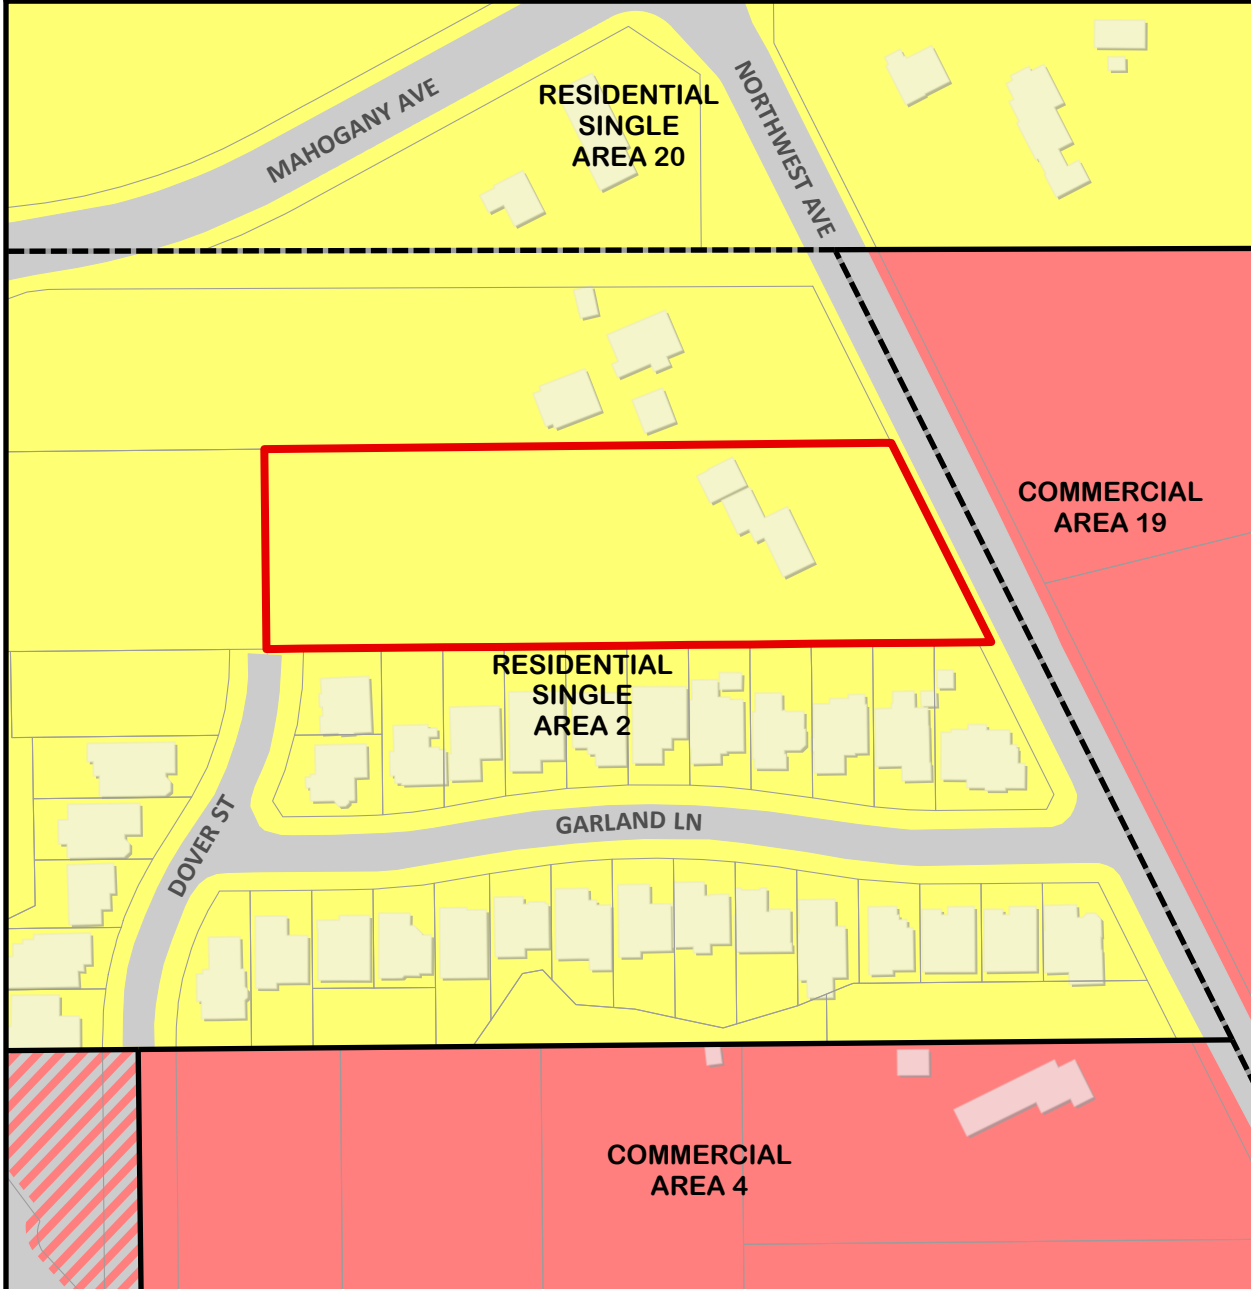

4185 NORTHWEST AVE

380211 449108

Zoning Map

Legend

- Neighborhood Boundary
- Zoning Boundary
- Residential Single
- Commercial
- Commercial/Industrial

12/11/2023